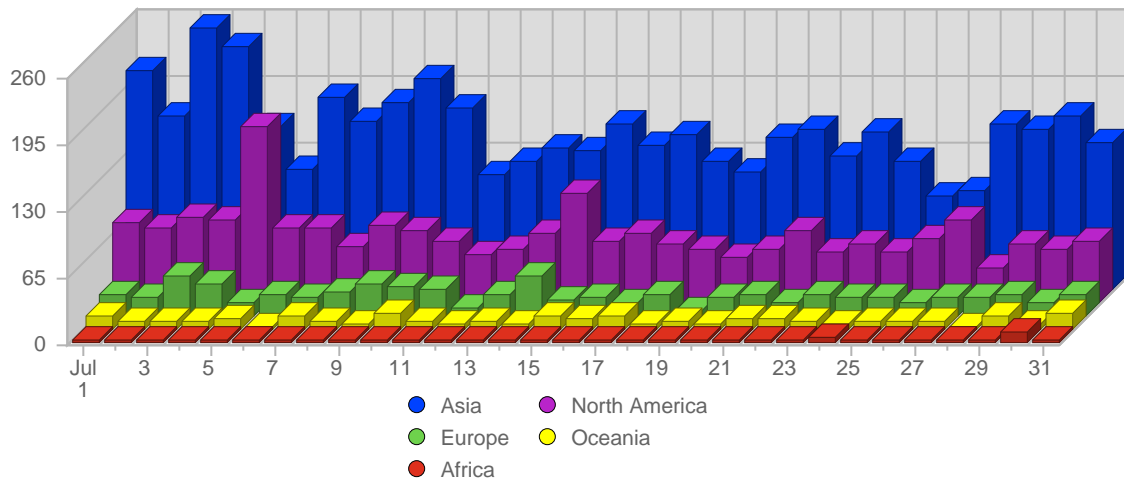

Continued on Page 12 ...

... continued from Page 11

15.		Camino	1	0.50	+1 ▲	0.01%
16.		Safari 1.x	1	1.38	+1 ▲	0.01%
17.		Firefox 0.x	1	4.11	0 ▬	0.01%
			15,721	10,673	-1,796	

Browser Operating Systems

#	Icon	Operating System	Total Visits	Average Visits Historically	Change	Percent of Visits
1.		Windows XP	8,848	5,078.39	-1,073 ▼	56.28%
2.		Unknown	5,035	4,207.15	-701 ▼	32.03%
3.		Windows NT	730	172.97	+69 ▲	4.64%
4.		Windows 2000	458	564.05	+5 ▲	2.91%
5.		Windows 2003	200	78.18	-21 ▼	1.27%
6.		Linux	163	92.50	+13 ▲	1.04%
7.		Windows 98	143	401.67	-81 ▼	0.91%
8.		Macintosh	69	18.58	+34 ▲	0.44%
9.		Windows 3.1x	28	18.18	-49 ▼	0.18%
10.		Windows ME	17	33.72	+1 ▲	0.11%
11.		Macintosh OS X	12	16.05	-2 ▼	0.08%
12.		Sun OS	7	3.77	+5 ▲	0.05%
13.		Windows CE	4	2.33	+2 ▲	0.03%
14.		Windows 95	4	6.19	0 ▬	0.03%
15.		BSD UNIX	3	5.93	+2 ▲	0.02%

Search Engines

#	Logo	Search Engine	Total Visits Referred	Average Visits Historically	Change	Percent of Visits
1.		Google	910	521.55	-146 ▼	75.64%
2.		Yahoo	280	203.50	+118 ▲	23.28%
3.		MSN	6	89.78	0 ▬	0.50%
4.		AOL	5	3.44	-4 ▼	0.42%
5.		Ask Jeeves	2	1.36	+2 ▲	0.17%
			1,203	817	-31	

Continent Breakdown

#	Continent	Total Visits	Average Visits Historically	Change	Percent of Visits
1.	Asia	4,798	4,747.00	-395 ▼	61.62%
2.	North America	2,068	2,241.83	-660 ▼	26.56%
3.	Europe	627	907.17	-360 ▼	8.05%
4.	Oceania	263	209.33	+2 ▲	3.38%
5.	Africa	30	28.67	-18 ▼	0.39%
		7,786	8,134	-1,431	