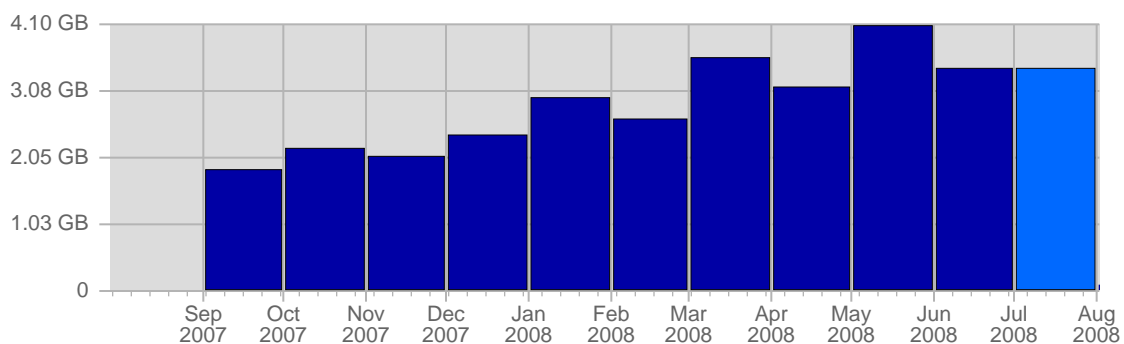

Bandwidth

Date	Total Bandwidth	Average Bandwidth Historically	Change	Percent of Total Bandwidth
Tue Jul 1st, 2008	159.79 MB	69.72 MB	+159.79 MB ▲	4.55%
Wed Jul 2nd, 2008	102.96 MB	69.91 MB	+102.96 MB ▲	2.93%
Thu Jul 3rd, 2008	133.18 MB	68.81 MB	+133.18 MB ▲	3.79%
Fri Jul 4th, 2008	166.77 MB	65.41 MB	+166.77 MB ▲	4.75%
Sat Jul 5th, 2008	86.99 MB	56.74 MB	+86.99 MB ▲	2.48%
Sun Jul 6th, 2008	93.24 MB	46.45 MB	-573.80 KB ▼	2.65%
Mon Jul 7th, 2008	110.86 MB	67.79 MB	-10.01 MB ▼	3.15%
Tue Jul 8th, 2008	108.82 MB	69.72 MB	-50.97 MB ▼	3.10%
Wed Jul 9th, 2008	134.02 MB	69.91 MB	+31.06 MB ▲	3.81%
Thu Jul 10th, 2008	121.29 MB	68.81 MB	-11.89 MB ▼	3.45%
Fri Jul 11th, 2008	124.86 MB	65.41 MB	-41.92 MB ▼	3.55%
Sat Jul 12th, 2008	66.86 MB	56.74 MB	-20.14 MB ▼	1.90%
Sun Jul 13th, 2008	90.66 MB	46.45 MB	-2.58 MB ▼	2.58%
Mon Jul 14th, 2008	140.05 MB	67.79 MB	+29.19 MB ▲	3.98%
Tue Jul 15th, 2008	131.60 MB	69.72 MB	+22.78 MB ▲	3.74%
Wed Jul 16th, 2008	126.93 MB	69.91 MB	-7.08 MB ▼	3.61%
Thu Jul 17th, 2008	108.36 MB	68.81 MB	-12.93 MB ▼	3.08%
Fri Jul 18th, 2008	109.65 MB	65.41 MB	-15.20 MB ▼	3.12%

Continued on Page 8 ...