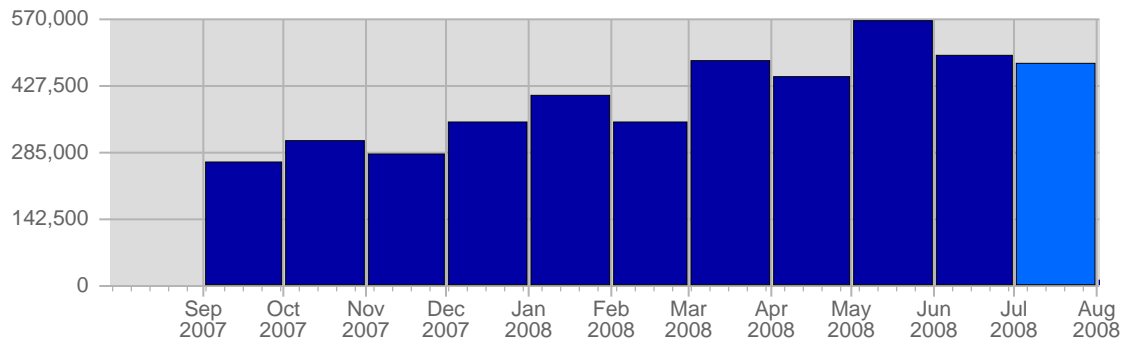

Page Views

Date	Total Page Views	Average Page Views Historically	Change	Percent of Total Page Views
Tue Jul 1st, 2008	2,480	1,095.03	+2,480 ▲	4.34%
Wed Jul 2nd, 2008	2,078	1,113.66	+2,078 ▲	3.64%
Thu Jul 3rd, 2008	2,552	1,089.10	+2,552 ▲	4.47%
Fri Jul 4th, 2008	3,294	1,028.80	+3,294 ▲	5.77%
Sat Jul 5th, 2008	1,749	908.52	+1,749 ▲	3.06%
Sun Jul 6th, 2008	1,215	698.46	-322 ▼	2.13%
Mon Jul 7th, 2008	1,633	1,069.95	-166 ▼	2.86%
Tue Jul 8th, 2008	1,451	1,095.03	-1,029 ▼	2.54%
Wed Jul 9th, 2008	2,212	1,113.66	+134 ▲	3.87%
Thu Jul 10th, 2008	2,239	1,089.10	-313 ▼	3.92%
Fri Jul 11th, 2008	2,402	1,028.80	-892 ▼	4.21%
Sat Jul 12th, 2008	801	908.52	-948 ▼	1.40%
Sun Jul 13th, 2008	1,373	698.46	+158 ▲	2.40%
Mon Jul 14th, 2008	2,577	1,069.95	+944 ▲	4.51%
Tue Jul 15th, 2008	2,566	1,095.03	+1,115 ▲	4.49%
Wed Jul 16th, 2008	2,151	1,113.66	-61 ▼	3.77%
Thu Jul 17th, 2008	1,632	1,089.10	-607 ▼	2.86%
Fri Jul 18th, 2008	1,760	1,028.80	-642 ▼	3.08%

Hits

Date	Total Hits	Average Hits Historically	Change	Percent of Total Hits
Tue Jul 1st, 2008	20,862	9,716.63	+20,862 ▲	4.36%
Wed Jul 2nd, 2008	15,563	9,759.78	+15,563 ▲	3.25%
Thu Jul 3rd, 2008	18,898	9,662.81	+18,898 ▲	3.95%
Fri Jul 4th, 2008	24,518	9,037.38	+24,518 ▲	5.12%
Sat Jul 5th, 2008	12,040	7,727.19	+12,040 ▲	2.52%
Sun Jul 6th, 2008	12,885	6,092.41	+884 ▲	2.69%
Mon Jul 7th, 2008	17,820	9,554.08	-246 ▼	3.73%
Tue Jul 8th, 2008	16,031	9,716.63	-4,831 ▼	3.35%
Wed Jul 9th, 2008	16,686	9,759.78	+1,123 ▲	3.49%
Thu Jul 10th, 2008	16,257	9,662.81	-2,641 ▼	3.40%
Fri Jul 11th, 2008	15,721	9,037.38	-8,797 ▼	3.29%
Sat Jul 12th, 2008	10,219	7,727.19	-1,821 ▼	2.14%
Sun Jul 13th, 2008	11,226	6,092.41	-1,659 ▼	2.35%
Mon Jul 14th, 2008	20,923	9,554.08	+3,103 ▲	4.37%
Tue Jul 15th, 2008	17,131	9,716.63	+1,100 ▲	3.58%
Wed Jul 16th, 2008	16,935	9,759.78	+249 ▲	3.54%
Thu Jul 17th, 2008	15,424	9,662.81	-833 ▼	3.22%
Fri Jul 18th, 2008	15,285	9,037.38	-436 ▼	3.20%