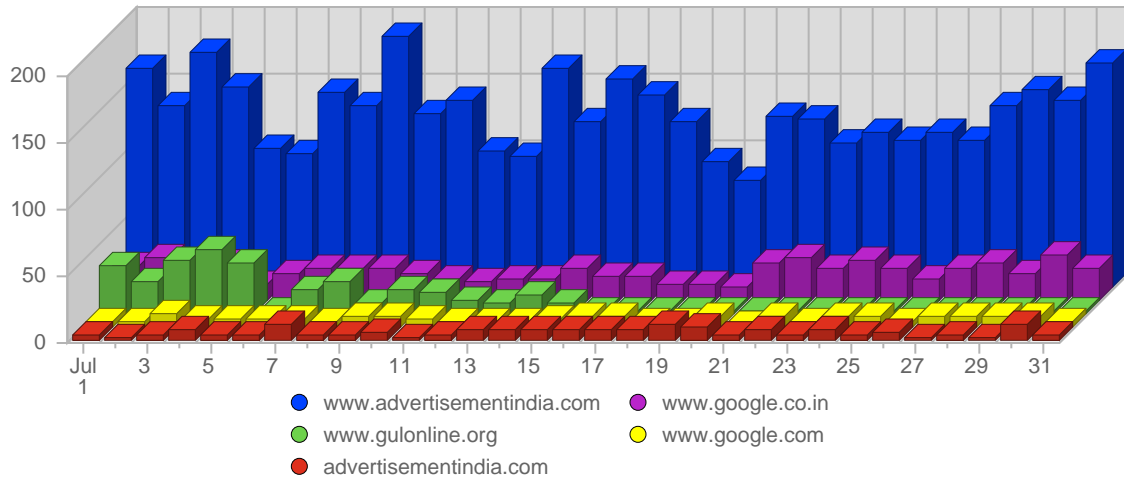

Referring Domains

#	Site Domain	Total Visits Referred	Average Visits Historically	Change	Percent of Visits
1.	www.advertisementindia.com	4,057	2,132.71	-51 ▼	64.73%
2.	www.google.co.in	671	355.45	-21 ▼	10.71%
3.	www.gulonline.org	313	156.50	+209 ▲	4.99%
4.	www.google.com	191	121.24	-77 ▼	3.05%
5.	advertisementindia.com	183	54.74	+86 ▲	2.92%
6.	search.live.com	59	46.14	-8 ▼	0.94%
7.	mail.google.com	40	10.35	+10 ▲	0.64%
8.	www.wysiwyg.in	32	2.20	+21 ▲	0.51%
9.	us.mg2.mail.yahoo.com	31	7.56	+21 ▲	0.50%
10.	in.search.yahoo.com	28	24.08	+16 ▲	0.45%
11.	209.85.175.104	23	18.00	+1 ▲	0.37%
12.	advertisementindia.co.in	22	12.65	+9 ▲	0.35%
13.	www.bigfinder.de	21	11.25	+3 ▲	0.34%
14.	wysiwyg.in	20	0.67	+19 ▲	0.32%
15.	in.trustedwwws.com	20	13.83	-4 ▼	0.32%
16.	us.mc334.mail.yahoo.com	19	9.50	+13 ▲	0.30%
17.	in.mc85.mail.yahoo.com	17	-	+17 ▲	0.27%
18.	www.google.co.uk	15	10.89	-5 ▼	0.24%
19.	us.mc375.mail.yahoo.com	13	-	+13 ▲	0.21%
20.	indomania.borda.ru	12	11.93	+12 ▲	0.19%
21.	bl120w.blu120.mail.live.com	12	-	+12 ▲	0.19%
22.	f1mail.rediff.com	11	5.39	+8 ▲	0.18%
23.	live2support.com	10	5.00	0 ▬	0.16%
24.	us.mc638.mail.yahoo.com	10	5.00	+8 ▲	0.16%
25.	www.getmefile.com	10	5.00	-68 ▼	0.16%
		6,268	3,160	227