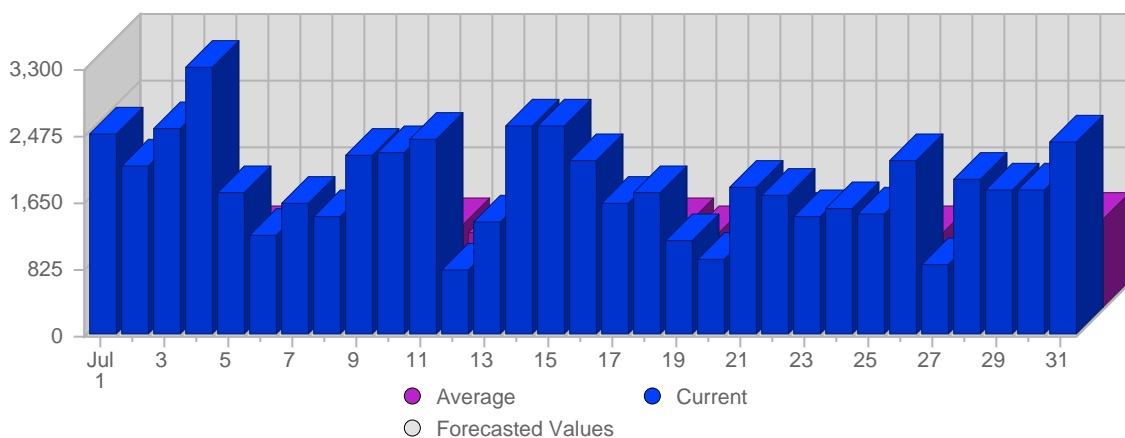

Page Views

Date	Total Page Views	Average Page Views Historically	Change	Percent of Total Page Views
Tue Jul 1st, 2008	2,480	1,095.03	+2,480 ▲	4.34%
Wed Jul 2nd, 2008	2,078	1,113.66	+2,078 ▲	3.64%
Thu Jul 3rd, 2008	2,552	1,089.10	+2,552 ▲	4.47%
Fri Jul 4th, 2008	3,294	1,028.80	+3,294 ▲	5.77%
Sat Jul 5th, 2008	1,749	908.52	+1,749 ▲	3.06%
Sun Jul 6th, 2008	1,215	698.46	-322 ▼	2.13%
Mon Jul 7th, 2008	1,633	1,069.95	-166 ▼	2.86%
Tue Jul 8th, 2008	1,451	1,095.03	-1,029 ▼	2.54%
Wed Jul 9th, 2008	2,212	1,113.66	+134 ▲	3.87%
Thu Jul 10th, 2008	2,239	1,089.10	-313 ▼	3.92%
Fri Jul 11th, 2008	2,402	1,028.80	-892 ▼	4.21%
Sat Jul 12th, 2008	801	908.52	-948 ▼	1.40%
Sun Jul 13th, 2008	1,373	698.46	+158 ▲	2.40%
Mon Jul 14th, 2008	2,577	1,069.95	+944 ▲	4.51%
Tue Jul 15th, 2008	2,566	1,095.03	+1,115 ▲	4.49%
Wed Jul 16th, 2008	2,151	1,113.66	-61 ▼	3.77%
Thu Jul 17th, 2008	1,632	1,089.10	-607 ▼	2.86%
Fri Jul 18th, 2008	1,760	1,028.80	-642 ▼	3.08%

Continued on Page 4 ...