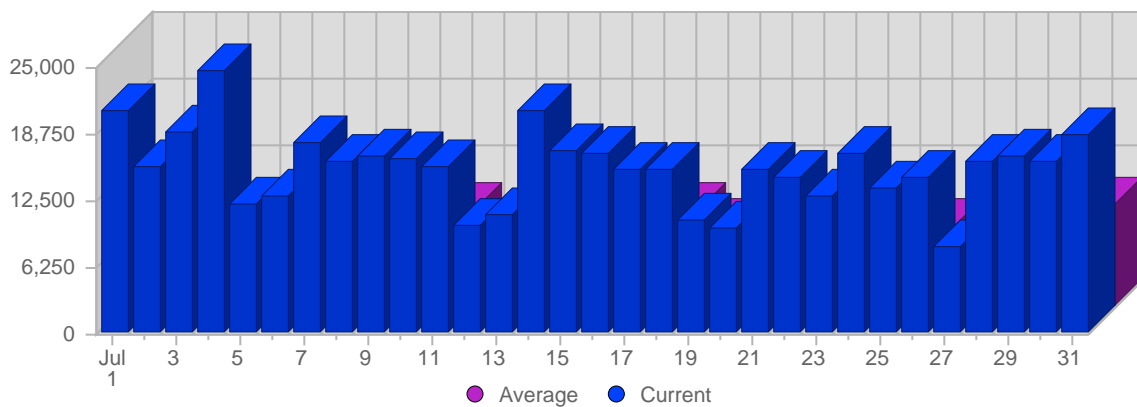

Page Views

Date	Total Page Views	Average Page Views Historically	Change	Percent of Total Page Views
Tue Jul 1st, 2008	2,480	1,095.03	+2,480 ▲	4.34%
Wed Jul 2nd, 2008	2,078	1,113.66	+2,078 ▲	3.64%
Thu Jul 3rd, 2008	2,552	1,089.10	+2,552 ▲	4.47%
Fri Jul 4th, 2008	3,294	1,028.80	+3,294 ▲	5.77%
Sat Jul 5th, 2008	1,749	908.52	+1,749 ▲	3.06%
Sun Jul 6th, 2008	1,215	698.46	-322 ▼	2.13%
Mon Jul 7th, 2008	1,633	1,069.95	-166 ▼	2.86%
Tue Jul 8th, 2008	1,451	1,095.03	-1,029 ▼	2.54%
Wed Jul 9th, 2008	2,212	1,113.66	+134 ▲	3.87%
Thu Jul 10th, 2008	2,239	1,089.10	-313 ▼	3.92%
Fri Jul 11th, 2008	2,402	1,028.80	-892 ▼	4.21%
Sat Jul 12th, 2008	801	908.52	-948 ▼	1.40%
Sun Jul 13th, 2008	1,373	698.46	+158 ▲	2.40%
Mon Jul 14th, 2008	2,577	1,069.95	+944 ▲	4.51%
Tue Jul 15th, 2008	2,566	1,095.03	+1,115 ▲	4.49%
Wed Jul 16th, 2008	2,151	1,113.66	-61 ▼	3.77%
Thu Jul 17th, 2008	1,632	1,089.10	-607 ▼	2.86%
Fri Jul 18th, 2008	1,760	1,028.80	-642 ▼	3.08%

Hits

Date	Total Hits	Average Hits Historically	Change	Percent of Total Hits
Tue Jul 1st, 2008	20,862	9,716.63	+20,862 ▲	4.36%
Wed Jul 2nd, 2008	15,563	9,759.78	+15,563 ▲	3.25%
Thu Jul 3rd, 2008	18,898	9,662.81	+18,898 ▲	3.95%
Fri Jul 4th, 2008	24,518	9,037.38	+24,518 ▲	5.12%
Sat Jul 5th, 2008	12,040	7,727.19	+12,040 ▲	2.52%
Sun Jul 6th, 2008	12,885	6,092.41	+884 ▲	2.69%
Mon Jul 7th, 2008	17,820	9,554.08	-246 ▼	3.73%
Tue Jul 8th, 2008	16,031	9,716.63	-4,831 ▼	3.35%
Wed Jul 9th, 2008	16,686	9,759.78	+1,123 ▲	3.49%
Thu Jul 10th, 2008	16,257	9,662.81	-2,641 ▼	3.40%
Fri Jul 11th, 2008	15,721	9,037.38	-8,797 ▼	3.29%
Sat Jul 12th, 2008	10,219	7,727.19	-1,821 ▼	2.14%
Sun Jul 13th, 2008	11,226	6,092.41	-1,659 ▼	2.35%
Mon Jul 14th, 2008	20,923	9,554.08	+3,103 ▲	4.37%
Tue Jul 15th, 2008	17,131	9,716.63	+1,100 ▲	3.58%
Wed Jul 16th, 2008	16,935	9,759.78	+249 ▲	3.54%
Thu Jul 17th, 2008	15,424	9,662.81	-833 ▼	3.22%
Fri Jul 18th, 2008	15,285	9,037.38	-436 ▼	3.20%