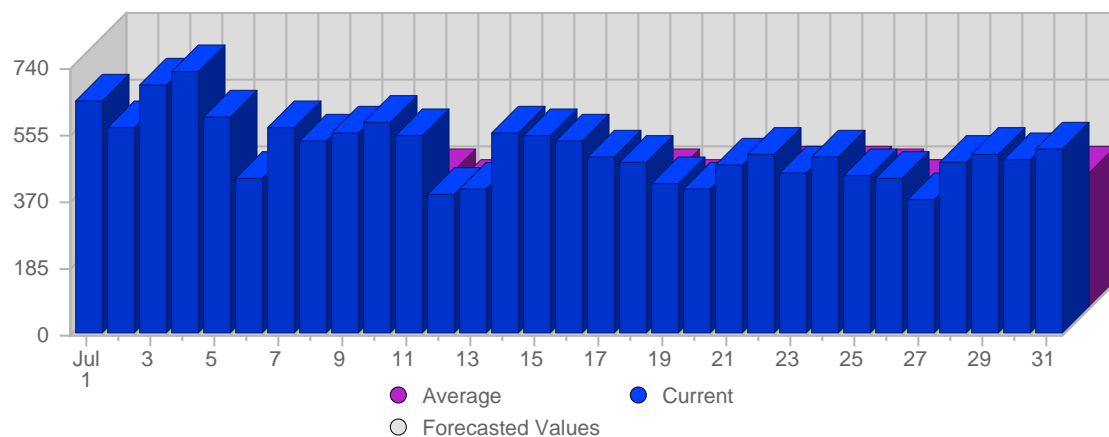

Report Description

Domain: advertisementindia.in
 Report Description: Executive Summary Report for the month of July 2008
 Report Range: Month of July 2008
 Report Scope: Historical Data

Visits

Date	Total Visits	Average Visits Historically	Change	Percent of Total Visits
Tue Jul 1st, 2008	647	373.67	+647 ▲	4.12%
Wed Jul 2nd, 2008	568	370.42	+568 ▲	3.61%
Thu Jul 3rd, 2008	685	368.30	+685 ▲	4.36%
Fri Jul 4th, 2008	724	359.26	+724 ▲	4.61%
Sat Jul 5th, 2008	601	329.74	+601 ▲	3.82%
Sun Jul 6th, 2008	428	298.29	-93 ▼	2.72%
Mon Jul 7th, 2008	572	367.24	-100 ▼	3.64%
Tue Jul 8th, 2008	532	373.67	-115 ▼	3.38%
Wed Jul 9th, 2008	555	370.42	-13 ▼	3.53%

Continued on Page 2 ...

... continued from Page 1

Thu Jul 10th, 2008	588	368.30	-97 ▼	3.74%
Fri Jul 11th, 2008	546	359.26	-178 ▼	3.47%
Sat Jul 12th, 2008	382	329.74	-219 ▼	2.43%
Sun Jul 13th, 2008	401	298.29	-27 ▼	2.55%
Mon Jul 14th, 2008	552	367.24	-20 ▼	3.51%
Tue Jul 15th, 2008	544	373.67	+12 ▲	3.46%
Wed Jul 16th, 2008	530	370.42	-25 ▼	3.37%
Thu Jul 17th, 2008	485	368.30	-103 ▼	3.09%
Fri Jul 18th, 2008	473	359.26	-73 ▼	3.01%
Sat Jul 19th, 2008	418	329.74	+36 ▲	2.66%
Sun Jul 20th, 2008	398	298.29	-3 ▼	2.53%
Mon Jul 21st, 2008	467	367.24	-85 ▼	2.97%
Tue Jul 22nd, 2008	496	373.67	-48 ▼	3.16%
Wed Jul 23rd, 2008	441	370.42	-89 ▼	2.81%
Thu Jul 24th, 2008	488	368.30	+3 ▲	3.10%
Fri Jul 25th, 2008	440	359.26	-33 ▼	2.80%
Sat Jul 26th, 2008	427	329.74	+9 ▲	2.72%
Sun Jul 27th, 2008	373	298.29	-25 ▼	2.37%
Mon Jul 28th, 2008	471	367.24	+4 ▲	2.00%
Tue Jul 29th, 2008	498	373.67	+2 ▲	3.17%
Wed Jul 30th, 2008	484	370.42	+43 ▲	3.08%
Thu Jul 31st, 2008	507	368.30	+19 ▲	3.23%
	15,721	12,181	-1,796	