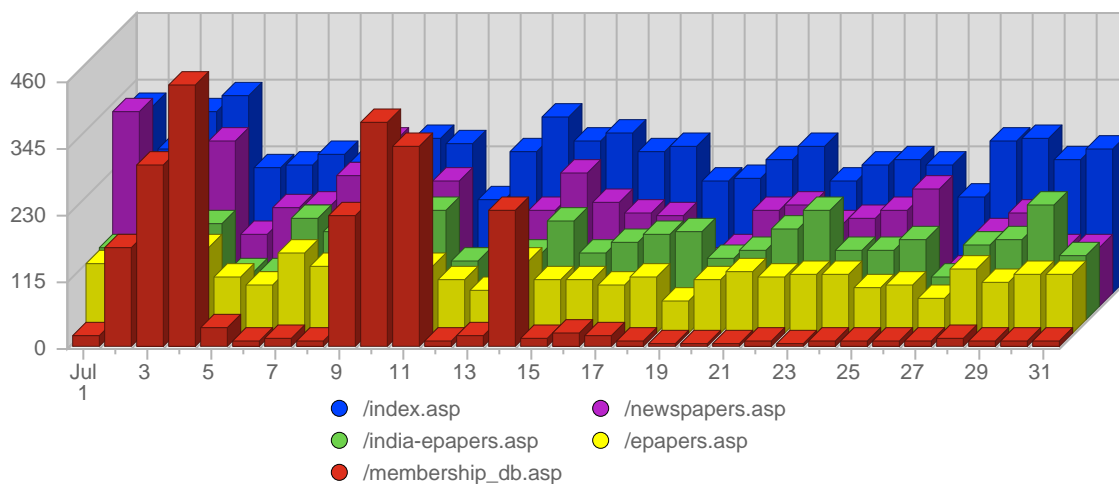

Pages

#	Title & Page	Total Page Views	Average Page Views Historically	Change	Percent of Page Views
1.	/index.asp	7,549	4,368.21	+566 ▲	13.22%
2.	/newspapers.asp	5,259	4,968.42	-2,577 ▼	9.21%
3.	/india-epapers.asp	4,104	2,653.61	-573 ▼	7.19%
4.	/epapers.asp	3,134	1,805.62	-662 ▼	5.49%
5.	/membership_db.asp	2,401	175.80	+1,864 ▲	4.21%
6.	/savedads.asp	2,247	1,065.13	+206 ▲	3.94%
7.	/errormess.asp	2,062	338.07	+1,438 ▲	3.61%
8.	/areacovered_popup.asp	1,787	2,774.61	-3,228 ▼	3.13%
9.	/createads.asp	1,564	641.46	+19 ▲	2.74%
10.	/admin/home/leftnavi.asp	1,214	620.85	+454 ▲	2.13%
11.	/matrimonial_offer.asp	985	402.00	+11 ▲	1.73%
12.	/membership.asp	947	292.03	+229 ▲	1.66%
13.	/admin/path.asp	927	423.64	+395 ▲	1.62%
14.	/myarea.asp	715	255.77	+87 ▲	1.25%
15.	/login_db.asp	704	268.92	-1 ▼	1.23%
16.	/newspapersarea.asp	696	889.97	-344 ▼	1.22%
17.	/admin/bookreqads/bookads_view.asp	642	178.13	+287 ▲	1.12%
18.	/contactus.asp	626	450.15	-443 ▼	1.10%
19.	/faqs.asp	560	311.41	+12 ▲	0.98%
20.	/matrimonial-sample-advertisements.asp	553	349.80	+64 ▲	0.97%
21.	/real-estate-property-ads.asp	522	212.67	+31 ▲	0.91%
22.	/services.asp	503	273.97	+40 ▲	0.88%
23.	/payonline.asp	488	46.14	+307 ▲	0.86%
24.	/advertisementtips.asp	482	328.05	+66 ▲	0.84%
25.	/companyoverview.asp	481	345.08	+22 ▲	0.84%
		57,096	29,797	959