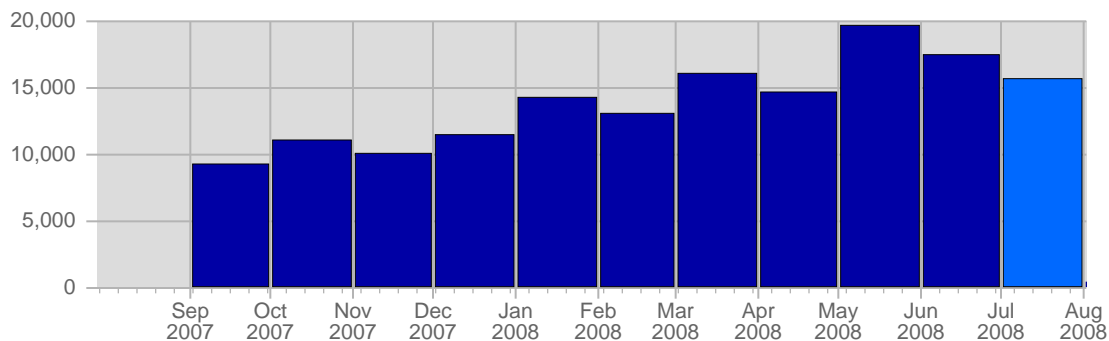

Report Description

Domain: advertisementindia.in
 Report Description: Executive Summary Report for the month of July 2008
 Report Range: Month of July 2008
 Report Scope: Historical Data

Visits

Date	Total Visits	Average Visits Historically	Change	Percent of Total Visits
Tue Jul 1st, 2008	647	373.67	+647 ▲	4.12%
Wed Jul 2nd, 2008	568	370.42	+568 ▲	3.61%
Thu Jul 3rd, 2008	685	368.30	+685 ▲	4.36%
Fri Jul 4th, 2008	724	359.26	+724 ▲	4.61%
Sat Jul 5th, 2008	601	329.74	+601 ▲	3.82%
Sun Jul 6th, 2008	428	298.29	-93 ▼	2.72%
Mon Jul 7th, 2008	572	367.24	-100 ▼	3.64%
Tue Jul 8th, 2008	532	373.67	-115 ▼	3.38%
Wed Jul 9th, 2008	555	370.42	-13 ▼	3.53%

Page Views

Date	Total Page Views	Average Page Views Historically	Change	Percent of Total Page Views
Tue Jul 1st, 2008	2,480	1,095.03	+2,480 ▲	4.34%
Wed Jul 2nd, 2008	2,078	1,113.66	+2,078 ▲	3.64%
Thu Jul 3rd, 2008	2,552	1,089.10	+2,552 ▲	4.47%
Fri Jul 4th, 2008	3,294	1,028.80	+3,294 ▲	5.77%
Sat Jul 5th, 2008	1,749	908.52	+1,749 ▲	3.06%
Sun Jul 6th, 2008	1,215	698.46	-322 ▼	2.13%
Mon Jul 7th, 2008	1,633	1,069.95	-166 ▼	2.86%
Tue Jul 8th, 2008	1,451	1,095.03	-1,029 ▼	2.54%
Wed Jul 9th, 2008	2,212	1,113.66	+134 ▲	3.87%
Thu Jul 10th, 2008	2,239	1,089.10	-313 ▼	3.92%
Fri Jul 11th, 2008	2,402	1,028.80	-892 ▼	4.21%
Sat Jul 12th, 2008	801	908.52	-948 ▼	1.40%
Sun Jul 13th, 2008	1,373	698.46	+158 ▲	2.40%
Mon Jul 14th, 2008	2,577	1,069.95	+944 ▲	4.51%
Tue Jul 15th, 2008	2,566	1,095.03	+1,115 ▲	4.49%
Wed Jul 16th, 2008	2,151	1,113.66	-61 ▼	3.77%
Thu Jul 17th, 2008	1,632	1,089.10	-607 ▼	2.86%
Fri Jul 18th, 2008	1,760	1,028.80	-642 ▼	3.08%