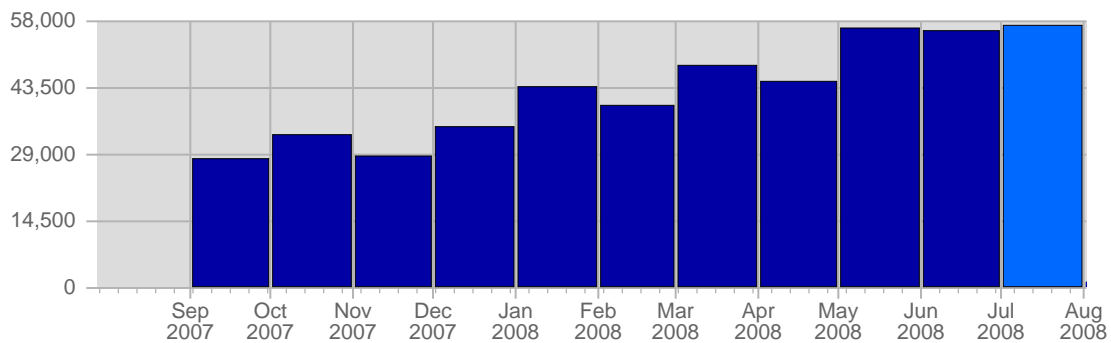

Report Description

Domain: advertisementindia.in
 Report Description: Executive Summary Report for the month of July 2008
 Report Range: Month of July 2008
 Report Scope: Historical Data

Visits

Date	Total Visits	Average Visits Historically	Change	Percent of Total Visits
Tue Jul 1st, 2008	647	373.67	+647 ▲	4.12%
Wed Jul 2nd, 2008	568	370.42	+568 ▲	3.61%
Thu Jul 3rd, 2008	685	368.30	+685 ▲	4.36%
Fri Jul 4th, 2008	724	359.26	+724 ▲	4.61%
Sat Jul 5th, 2008	601	329.74	+601 ▲	3.82%
Sun Jul 6th, 2008	428	298.29	-93 ▼	2.72%
Mon Jul 7th, 2008	572	367.24	-100 ▼	3.64%
Tue Jul 8th, 2008	532	373.67	-115 ▼	3.38%
Wed Jul 9th, 2008	555	370.42	-13 ▼	3.53%

Page Views

Date	Total Page Views	Average Page Views Historically	Change	Percent of Total Page Views
Tue Jul 1st, 2008	2,480	1,095.03	+2,480 ▲	4.34%
Wed Jul 2nd, 2008	2,078	1,113.66	+2,078 ▲	3.64%
Thu Jul 3rd, 2008	2,552	1,089.10	+2,552 ▲	4.47%
Fri Jul 4th, 2008	3,294	1,028.80	+3,294 ▲	5.77%
Sat Jul 5th, 2008	1,749	908.52	+1,749 ▲	3.06%
Sun Jul 6th, 2008	1,215	698.46	-322 ▼	2.13%
Mon Jul 7th, 2008	1,633	1,069.95	-166 ▼	2.86%
Tue Jul 8th, 2008	1,451	1,095.03	-1,029 ▼	2.54%
Wed Jul 9th, 2008	2,212	1,113.66	+134 ▲	3.87%
Thu Jul 10th, 2008	2,239	1,089.10	-313 ▼	3.92%
Fri Jul 11th, 2008	2,402	1,028.80	-892 ▼	4.21%
Sat Jul 12th, 2008	801	908.52	-948 ▼	1.40%
Sun Jul 13th, 2008	1,373	698.46	+158 ▲	2.40%
Mon Jul 14th, 2008	2,577	1,069.95	+944 ▲	4.51%
Tue Jul 15th, 2008	2,566	1,095.03	+1,115 ▲	4.49%
Wed Jul 16th, 2008	2,151	1,113.66	-61 ▼	3.77%
Thu Jul 17th, 2008	1,632	1,089.10	-607 ▼	2.86%
Fri Jul 18th, 2008	1,760	1,028.80	-642 ▼	3.08%