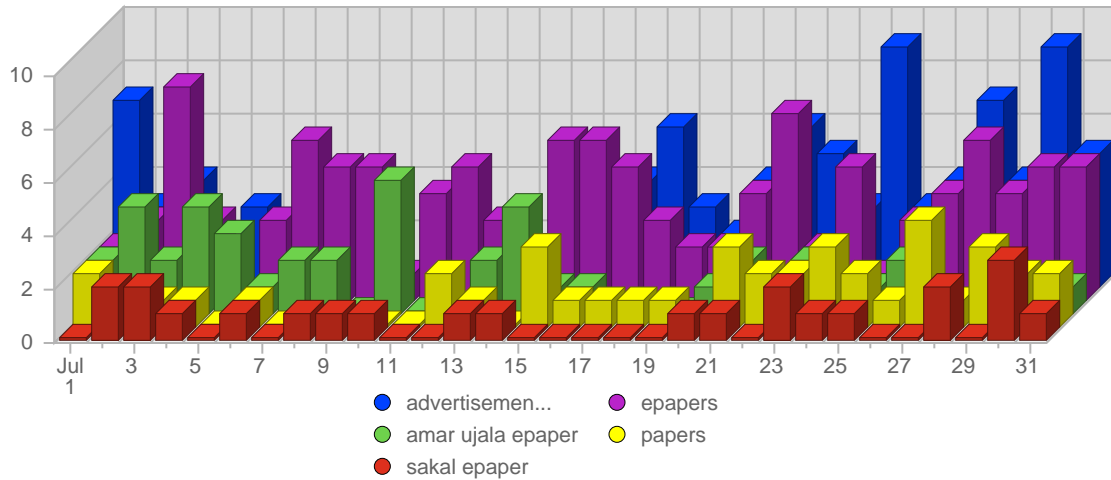

Search Phrases

#	Search Phrase	Total Visits Referred	Average Visits Historically	Change	Percent of Visits
1.	advertisemen...	121	60.10	0 ▬	12.79%
2.	epapers	120	46.10	+35 ▲	12.69%
3.	amar ujala epaper	45	10.88	+15 ▲	4.76%
4.	papers	41	11.21	+11 ▲	4.33%
5.	sakal epaper	23	7.27	+6 ▲	2.43%
6.	list of epapers	21	4.33	+15 ▲	2.22%
7.	list of papers	21	14.63	+3 ▲	2.22%
8.	amar ujala paper	12	6.17	0 ▬	1.27%
9.	times of india matrimonial	12	3.91	+1 ▲	1.27%
10.	indian advertisemen...	10	8.72	+1 ▲	1.06%
11.	advertisemen... india	7	5.34	+4 ▲	0.74%
12.	list of epaper in india	5	0.50	+4 ▲	0.53%
13.	free epapers	5	1.33	+3 ▲	0.53%
14.	epapers india	5	3.64	-3 ▼	0.53%
15.	aaj newspaper	5	3.54	-2 ▼	0.53%
16.	jagbani jalandhar	5	8.06	-5 ▼	0.53%
17.	advertisemen... in india	5	5.19	0 ▬	0.53%
18.	hitavada epaper	4	1.91	-3 ▼	0.42%
19.	epapers in india	4	2.00	+4 ▲	0.42%
20.	amarujala epaper	4	4.00	-2 ▼	0.42%
21.	indian ads	4	4.65	+3 ▲	0.42%
22.	papers india	3	2.67	-2 ▼	0.32%
23.	all india newspaper	3	0.00	+2 ▲	0.32%
24.	indian newspaper list	3	1.22	+2 ▲	0.32%
25.	dainik tribune	3	2.96	-3 ▼	0.32%
		946	339	-130