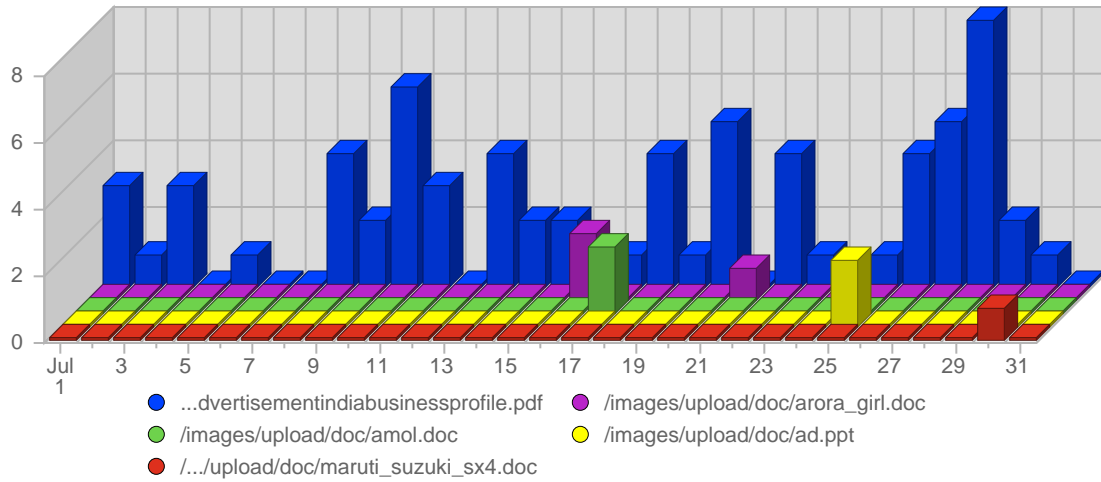

Media & Downloads

#	File	Total Downloads	Average Downloads Historically	Change	Percent of Downloads
1.	/others/advertisementindiabusinessprofile.pdf	68	128.56	-3 ▼	88.31%
2.	/images/upload/doc/arora_girl.doc	3	1.50	+3 ▲	3.90%
3.	/images/upload/doc/amol.doc	2	-	+2 ▲	2.60%
4.	/images/upload/doc/ad.ppt	2	-	+2 ▲	2.60%
5.	/images/upload/doc/maruti_suzuki_sx4.doc	1	-	+1 ▲	1.30%
6.	/images/upload/doc/matrimonial_1.doc	1	0.50	+1 ▲	1.30%
		77	129	1