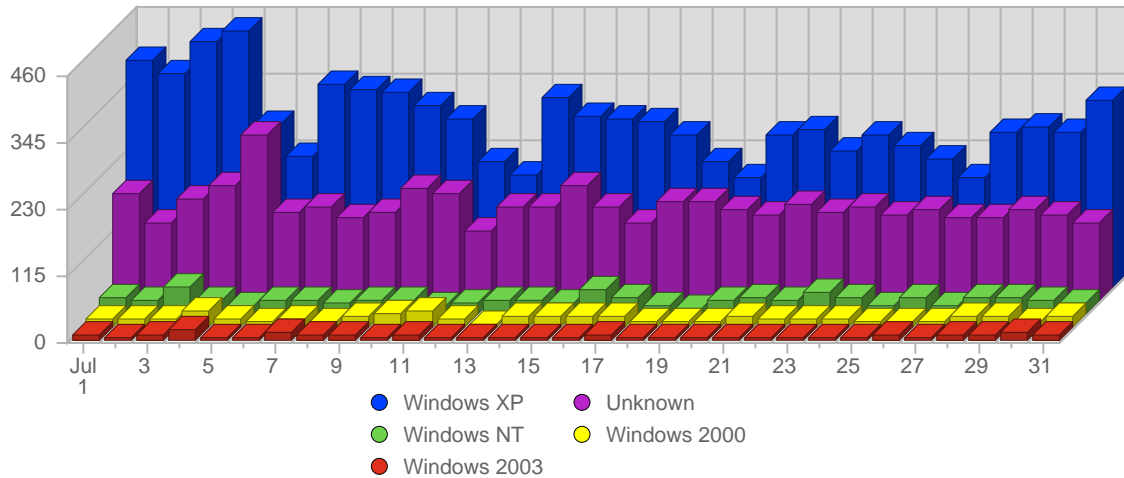

Media & Downloads

#	File	Total Downloads	Average Downloads Historically	Change	Percent of Downloads
1.	/others/advertisementindiabusinessprofile.pdf	68	128.56	-3 ▼	88.31%
2.	/images/upload/doc/arora_girl.doc	3	1.50	+3 ▲	3.90%
3.	/images/upload/doc/amol.doc	2	-	+2 ▲	2.60%
4.	/images/upload/doc/ad.ppt	2	-	+2 ▲	2.60%
5.	/images/upload/doc/maruti_suzuki_sx4.doc	1	-	+1 ▲	1.30%
6.	/images/upload/doc/matrimonial_1.doc	1	0.50	+1 ▲	1.30%
		77	129	1	

Browser Types

#	Icon	Browser Type	Total Visits	Average Visits Historically	Change	Percent of Visits
1.		MSIE 6.x	6,019	4,514.13	-1,294 ▼	38.29%
2.		Unknown	4,514	3,997.72	-840 ▼	28.71%
3.		Netscape 4.x	2,953	928.36	+189 ▲	18.78%
4.		Netscape 7.x	1,805	486.79	+140 ▲	11.48%
5.		MSIE 5.0x	110	225.80	-63 ▼	0.70%
6.		Opera 3.x	109	59.65	+6 ▲	0.69%
7.		Firefox 1.x	95	181.34	+17 ▲	0.60%
8.		AOL 9.x	39	185.49	+32 ▲	0.25%
9.		Avant	26	18.16	+2 ▲	0.17%
10.		MSIE 5.5	15	52.13	+2 ▲	0.10%
11.		Netscape 4.5	15	6.52	+6 ▲	0.10%
12.		MSIE 4.x	10	12.50	+6 ▲	0.06%
13.		Netscape 3.x	5	13.87	0 ▬	0.03%
14.		Opera 7.x	3	4.58	+2 ▲	0.02%

Continued on Page 12 ...

... continued from Page 11

15.		Camino	1	0.50	+1 ▲	0.01%
16.		Safari 1.x	1	1.38	+1 ▲	0.01%
17.		Firefox 0.x	1	4.11	0 ▬	0.01%
			15,721	10,673	-1,796	

Browser Operating Systems

#	Icon	Operating System	Total Visits	Average Visits Historically	Change	Percent of Visits
1.		Windows XP	8,848	5,078.39	-1,073 ▼	56.28%
2.		Unknown	5,035	4,207.15	-701 ▼	32.03%
3.		Windows NT	730	172.97	+69 ▲	4.64%
4.		Windows 2000	458	564.05	+5 ▲	2.91%
5.		Windows 2003	200	78.18	-21 ▼	1.27%
6.		Linux	163	92.50	+13 ▲	1.04%
7.		Windows 98	143	401.67	-81 ▼	0.91%
8.		Macintosh	69	18.58	+34 ▲	0.44%
9.		Windows 3.1x	28	18.18	-49 ▼	0.18%
10.		Windows ME	17	33.72	+1 ▲	0.11%
11.		Macintosh OS X	12	16.05	-2 ▼	0.08%
12.		Sun OS	7	3.77	+5 ▲	0.05%
13.		Windows CE	4	2.33	+2 ▲	0.03%
14.		Windows 95	4	6.19	0 ▬	0.03%
15.		BSD UNIX	3	5.93	+2 ▲	0.02%