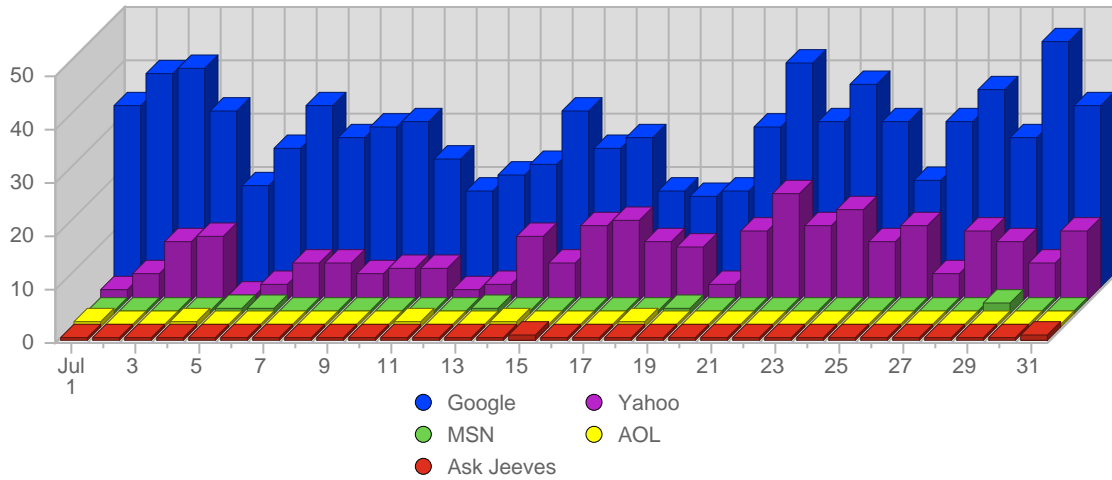

Continued on Page 12 ...

... continued from Page 11

15.		Camino	1	0.50	+1 ▲	0.01%
16.		Safari 1.x	1	1.38	+1 ▲	0.01%
17.		Firefox 0.x	1	4.11	0 ▬	0.01%
			15,721	10,673	-1,796	

Browser Operating Systems

#	Icon	Operating System	Total Visits	Average Visits Historically	Change	Percent of Visits
1.		Windows XP	8,848	5,078.39	-1,073 ▼	56.28%
2.		Unknown	5,035	4,207.15	-701 ▼	32.03%
3.		Windows NT	730	172.97	+69 ▲	4.64%
4.		Windows 2000	458	564.05	+5 ▲	2.91%
5.		Windows 2003	200	78.18	-21 ▼	1.27%
6.		Linux	163	92.50	+13 ▲	1.04%
7.		Windows 98	143	401.67	-81 ▼	0.91%
8.		Macintosh	69	18.58	+34 ▲	0.44%
9.		Windows 3.1x	28	18.18	-49 ▼	0.18%
10.		Windows ME	17	33.72	+1 ▲	0.11%
11.		Macintosh OS X	12	16.05	-2 ▼	0.08%
12.		Sun OS	7	3.77	+5 ▲	0.05%
13.		Windows CE	4	2.33	+2 ▲	0.03%
14.		Windows 95	4	6.19	0 ▬	0.03%
15.		BSD UNIX	3	5.93	+2 ▲	0.02%

Search Engines

#	Logo	Search Engine	Total Visits Referred	Average Visits Historically	Change	Percent of Visits
1.		Google	910	521.55	-146 ▼	75.64%
2.		Yahoo	280	203.50	+118 ▲	23.28%
3.		MSN	6	89.78	0 ▬	0.50%
4.		AOL	5	3.44	-4 ▼	0.42%
5.		Ask Jeeves	2	1.36	+2 ▲	0.17%
			1,203	817	-31	