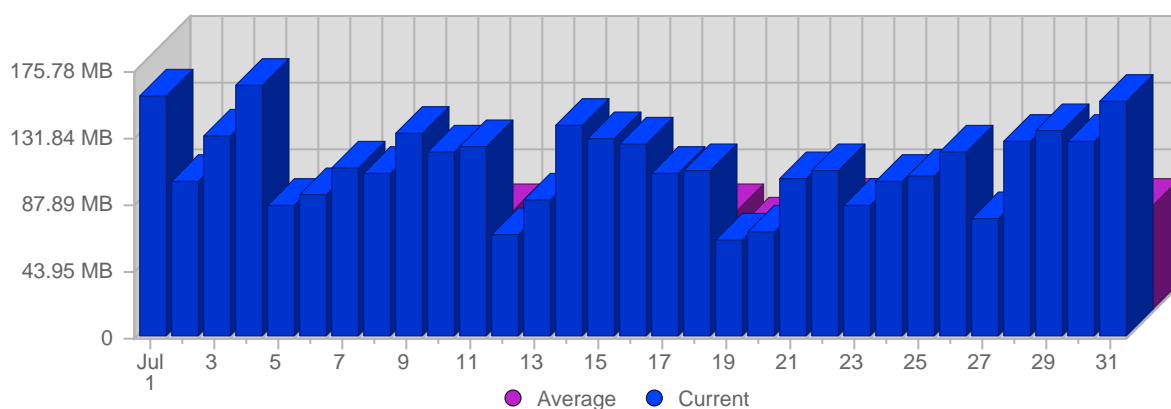

Bandwidth

Date	Total Bandwidth	Average Bandwidth Historically	Change	Percent of Total Bandwidth
Tue Jul 1st, 2008	159.79 MB	69.72 MB	+159.79 MB ▲	4.55%
Wed Jul 2nd, 2008	102.96 MB	69.91 MB	+102.96 MB ▲	2.93%
Thu Jul 3rd, 2008	133.18 MB	68.81 MB	+133.18 MB ▲	3.79%
Fri Jul 4th, 2008	166.77 MB	65.41 MB	+166.77 MB ▲	4.75%
Sat Jul 5th, 2008	86.99 MB	56.74 MB	+86.99 MB ▲	2.48%
Sun Jul 6th, 2008	93.24 MB	46.45 MB	-573.80 KB ▼	2.65%
Mon Jul 7th, 2008	110.86 MB	67.79 MB	-10.01 MB ▼	3.15%
Tue Jul 8th, 2008	108.82 MB	69.72 MB	-50.97 MB ▼	3.10%
Wed Jul 9th, 2008	134.02 MB	69.91 MB	+31.06 MB ▲	3.81%
Thu Jul 10th, 2008	121.29 MB	68.81 MB	-11.89 MB ▼	3.45%
Fri Jul 11th, 2008	124.86 MB	65.41 MB	-41.92 MB ▼	3.55%
Sat Jul 12th, 2008	66.86 MB	56.74 MB	-20.14 MB ▼	1.90%
Sun Jul 13th, 2008	90.66 MB	46.45 MB	-2.58 MB ▼	2.58%
Mon Jul 14th, 2008	140.05 MB	67.79 MB	+29.19 MB ▲	3.98%
Tue Jul 15th, 2008	131.60 MB	69.72 MB	+22.78 MB ▲	3.74%
Wed Jul 16th, 2008	126.93 MB	69.91 MB	-7.08 MB ▼	3.61%
Thu Jul 17th, 2008	108.36 MB	68.81 MB	-12.93 MB ▼	3.08%
Fri Jul 18th, 2008	109.65 MB	65.41 MB	-15.20 MB ▼	3.12%

Continued on Page 8 ...