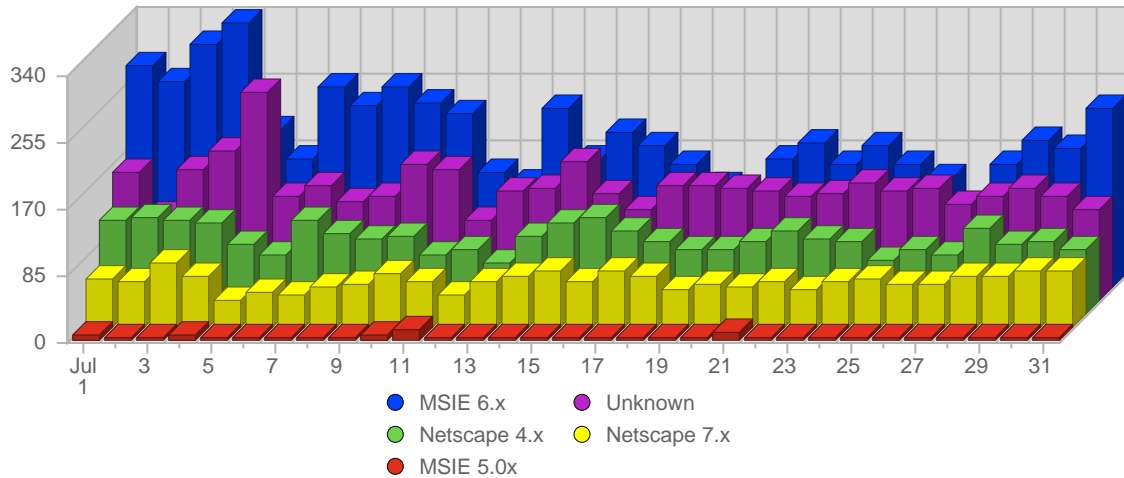

Browser Types

#	Icon	Browser Type	Total Visits	Average Visits Historically	Change	Percent of Visits
1.		MSIE 6.x	6,019	4,514.13	-1,294 ▼	38.29%
2.		Unknown	4,514	3,997.72	-840 ▼	28.71%
3.		Netscape 4.x	2,953	928.36	+189 ▲	18.78%
4.		Netscape 7.x	1,805	486.79	+140 ▲	11.48%
5.		MSIE 5.0x	110	225.80	-63 ▼	0.70%
6.		Opera 3.x	109	59.65	+6 ▲	0.69%
7.		Firefox 1.x	95	181.34	+17 ▲	0.60%
8.		AOL 9.x	39	185.49	+32 ▲	0.25%
9.		Avant	26	18.16	+2 ▲	0.17%
10.		MSIE 5.5	15	52.13	+2 ▲	0.10%
11.		Netscape 4.5	15	6.52	+6 ▲	0.10%
12.		MSIE 4.x	10	12.50	+6 ▲	0.06%
13.		Netscape 3.x	5	13.87	0 ▬	0.03%
14.		Opera 7.x	3	4.58	+2 ▲	0.02%

Continued on Page 12 ...